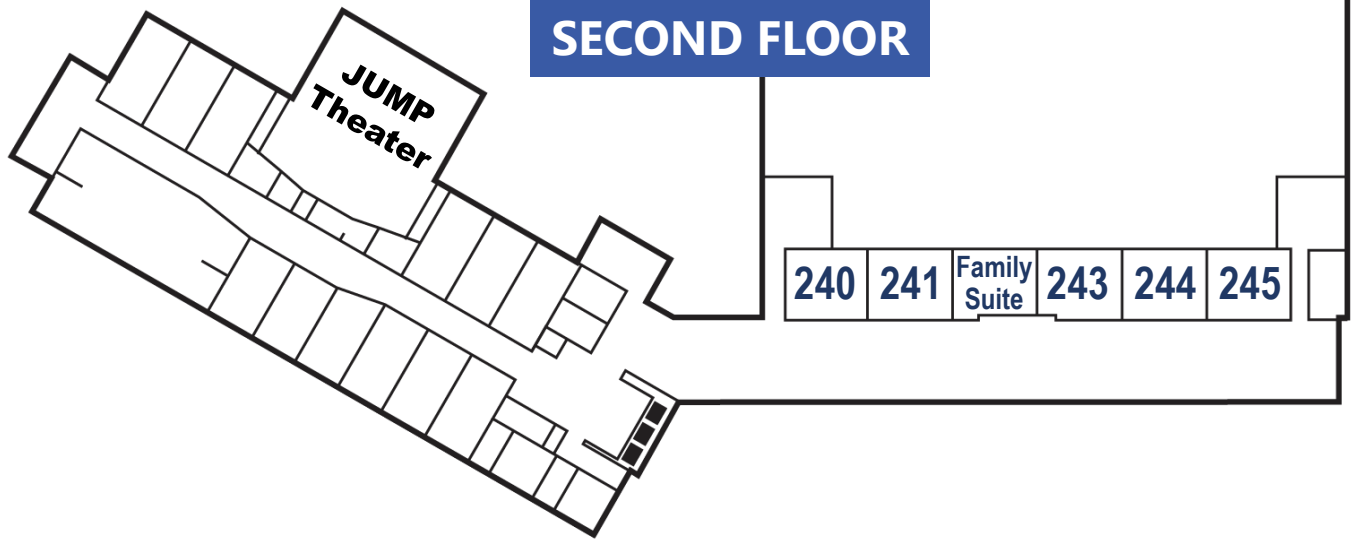

No reservation is required! Head to the blue banner at the north end of the main lobby. Our friendly volunteers will point you and your family in the right direction.

Day	Time	Attendees		Parents of			Class	Floor	Room
				0-5yrs	Elementary	Teens			
Sundays	8:30	Married	20's-40's	●	●	●	Cultivate	2	245
			30's-40's	●	●		Living Water	2	243
			35-50		●	●	Awake	2	241
			50's-60's				Power Aid	1	164
		All	60+				Cross Talk	1	WC
	9:30	Single	30's-40's	●	●	●	Elevate	2	243
			Married	20's-30's	●	●		Multiply	1
		30's-40's		●	●		Abide	1	170
				●	●		Mosaic	1	150
				●	●		GO!	2	241
				●	●	Dwelling Place	2	240	
		30's-50's	●	●	Anchored	2	245		
			●	●	New Venture	1	164		
				●	Breakthrough	1	127		
		40's-50's		●	Sold Out	1	160		
			40's-60's			Overdrive	2	244	
	All	All Ages	●	●	●	Thirst	1	166	
	11:00	Single	20's				Encounter	2	245
			25-35				Rise	2	241
		Married	50's-60's				Open Road	1	127
		All	All Ages	●	●	●	Unidos (Español)	2	240
	Wednesdays at 6:30pm	All	All Ages	●	●	●	Intermission (Topical Class)	1	127

Kids birth - 5th grade can go to *Shine*. JHigh and HS students can attend *LIVE*.

FIRST FLOOR

SECOND FLOOR

Have Questions? Please reach out!

Kyle Leak
Adult Ministries
KLeak@second.org

Landon Church
Second Kids
LChurch@second.org