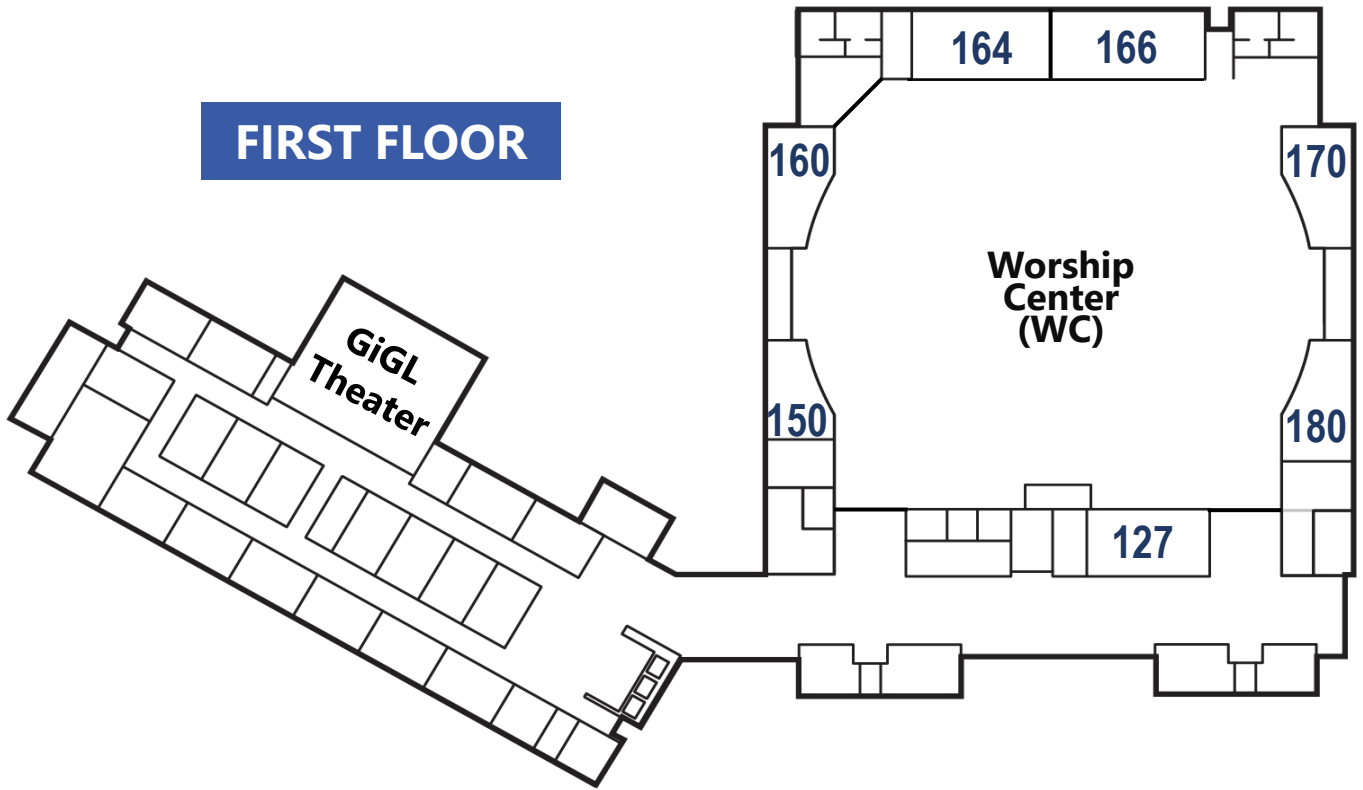

FIRST FLOOR