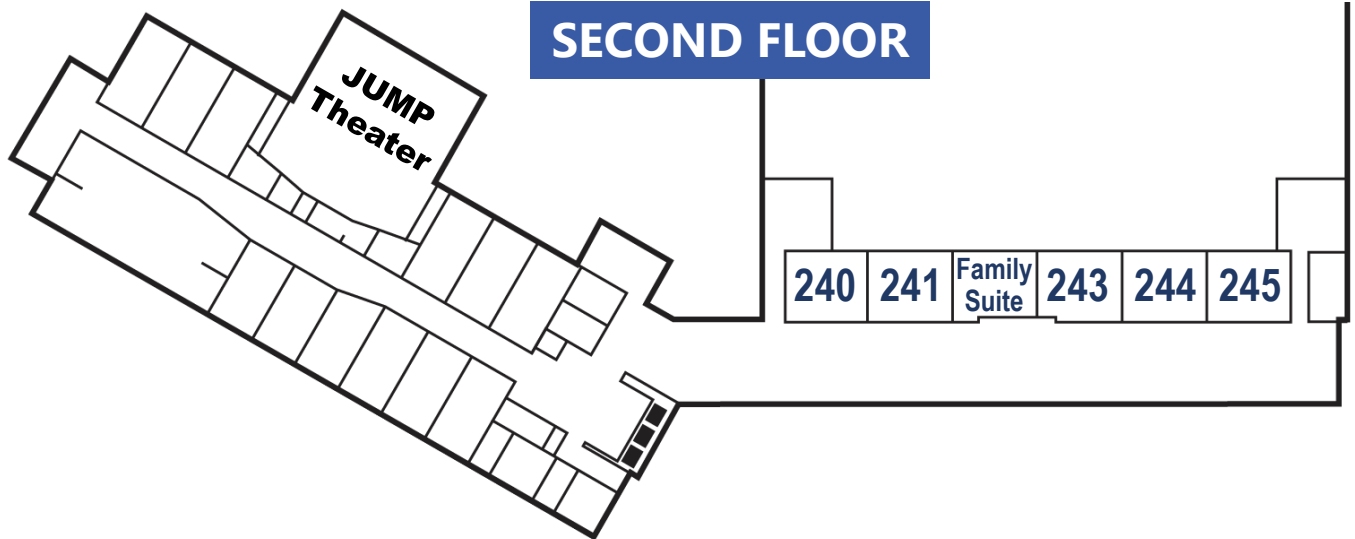

No reservation is required! Head to the blue banner at the north end of the main lobby. Our friendly volunteers will point you and your family in the right direction.

Day	Time	Attendees		Parents of			Class	Floor	Room	
				0-5yrs	Elementary	Teens				
Sundays	8:30	Married	20's-40's	●	●	●	Cultivate	2	245	
			30's-40's	●	●		Living Water	2	243	
			35-50		●	●	Awake	2	241	
			50's-60's				Power Aid	1	164	
		All	60+				Cross Talk	1	WC	
	9:30	Married	Single	30's-40's	●	●	●	Elevate	2	243
				20's-30's	●	●		Multiply	1	180
				30's-40's	●	●		Abide	1	170
					●	●		Mosaic	1	150
					●	●		GO!	2	241
						●	●	Dwelling Place	2	240
				30's-50's		●	●	Anchored	2	245
						●	●	New Venture	1	164
				40's-50's			●	Breakthrough	1	127
							●	Sold Out	1	160
			40's-60's				Overdrive	2	244	
		All	All Ages	●	●	●	Thirst	1	166	
		11:00	Single	20's				Encounter	2	245
	25-35						Rise	2	241	
	Married		50's-60's				Open Road	1	127	
	All		All Ages	●	●	●	Unidos (Español)	2	240	
	Wednesdays at 6:30pm	All	All Ages	●	●	●	Intermission (Topical Class)	1	127	

## FIRST FLOOR

## SECOND FLOOR