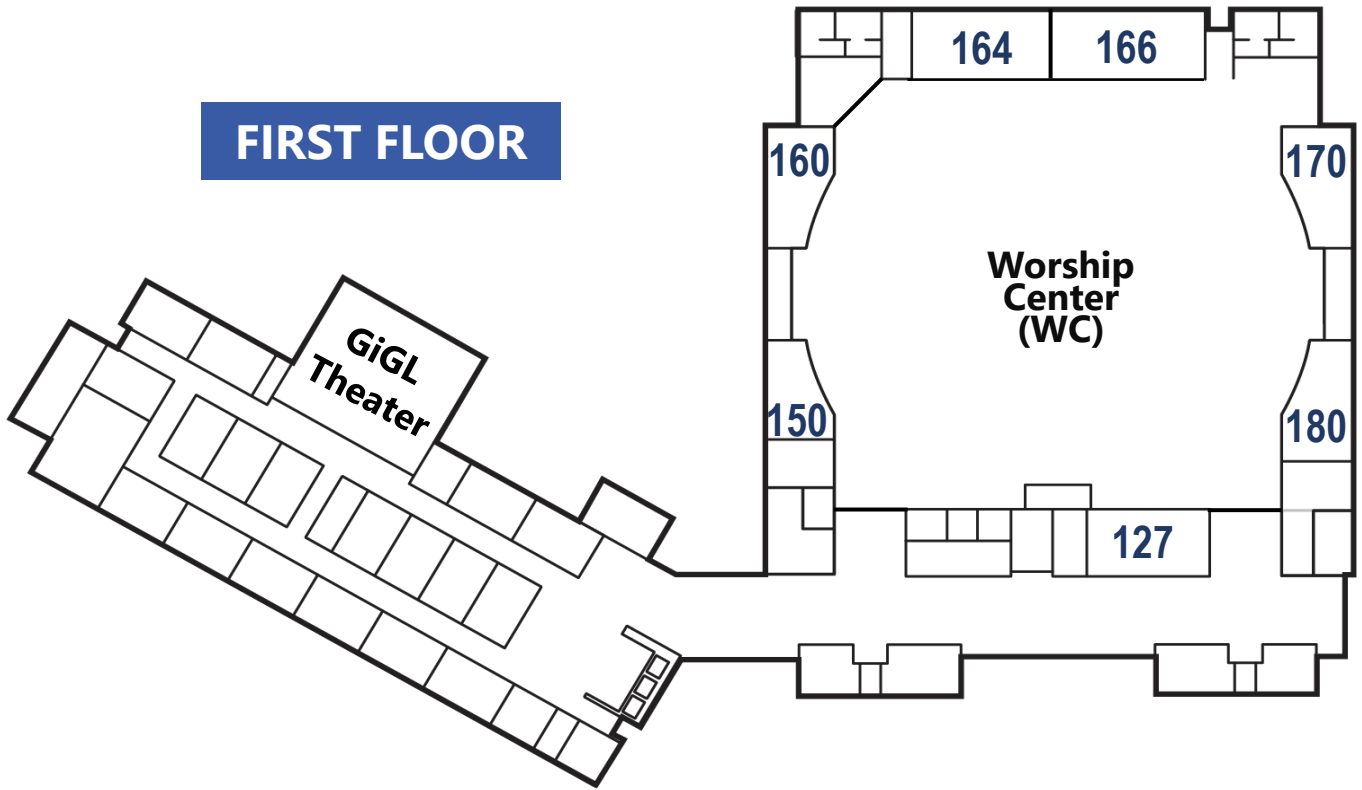

No reservation is required! Head to the blue banner at the north end of the main lobby. Our friendly volunteers will point you and your family in the right direction.

Day	Time	Attendees		Parents of			Class	Floor	Room	
				0-5yrs	Elementary	Teens				
Sundays	8:30	Married	20's-40's	●	●	●	Cultivate	2	245	
			30's-40's	●	●		Living Water	2	243	
			35-50		●	●	Awake	2	241	
			50's-60's				Power Aid	1	164	
		All	60+				Cross Talk	1	WC	
	9:30	Married	Single	30's-40's	●	●	●	Elevate	2	243
				20's-30's	●	●		Multiply	1	180
				30's-40's	●	●		Abide	1	170
					●	●		Mosaic	1	150
					●	●		GO!	2	241
						●	●	Dwelling Place	2	240
				30's-50's		●	●	Anchored	2	245
						●	●	New Venture	1	164
				40's-50's			●	Breakthrough	1	127
							●	Sold Out	1	160
			40's-60's				Overdrive	2	244	
		All	All Ages	●	●	●	Thirst	1	166	
		11:00	Single	20's				Encounter	2	245
	25-35						Rise	2	241	
	Married		50's-60's				Open Road	1	127	
	All		All Ages	●	●	●	Unidos (Español)	2	240	
	Wednesdays at 6:30pm	All	All Ages	●	●	●	Intermission (Topical Class)	1	127	

## FIRST FLOOR

## SECOND FLOOR