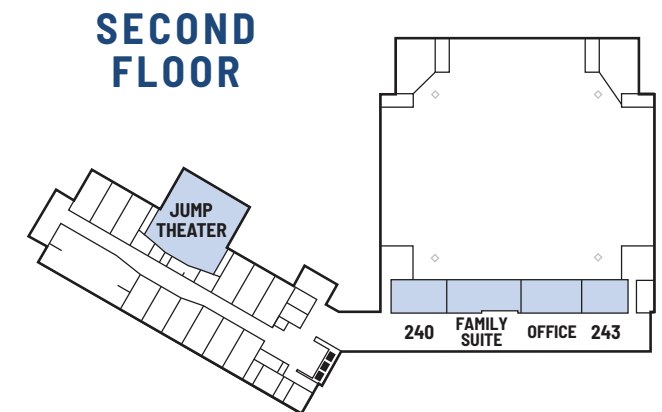

ADULT BIBLE STUDY

SUN • 8:15AM

THE POINTE

Married 20's-30's • The Parlor

EVERGLADES

Married 40's-50's • Room 162

THE COVE

60+ • Room 160

FOOTHILLS

All Ages & Life Stages • Room 243

THE RIVER

Chronological Bible • Room 240

SUN • 9:30AM

MOMENTUM

Young Singles • Room 150

THE LANDING

Nearly/Newly • Room 152

LIVE OAK

Married 20's-30's • The Parlor

THE TRAIL

Married 30's-40's • GiGL Theater

OASIS

Married 40's-50's • Room 240

THE GROVE

Married 50-60 • Room 243

THE BROOK

All Ages & Life Stages • Room 160

EVERGREEN

All Ages & Life Stages • JUMP Theater

LA FUENTE

Spanish Speaking • Room 172

LAKESHORE

60+ • Room 162

SUN • 11:00AM

THE SPRING

Married 20's-30's • The Parlor

HIGHLANDS

Married 40's-50's • Room 243

VISTA

Singles 30+ • Room 152

CROSSROADS

Chronological Bible • Room 240

WED • 6:00PM

BREAKAWAY

Chronological Bible • The Parlor