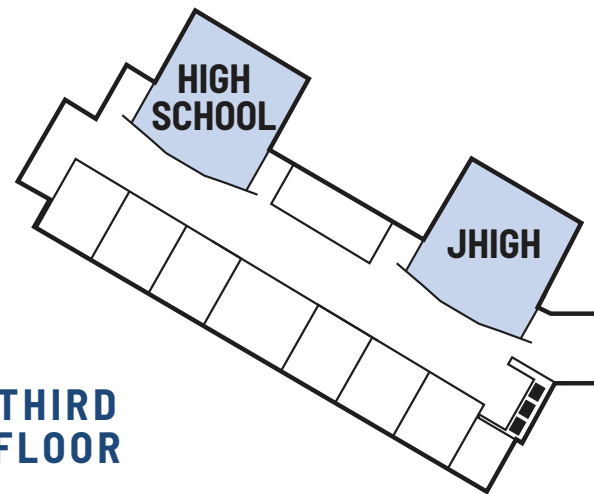

WEDNESDAY NIGHTS

FALL: SEPTEMBER - NOVEMBER

RUN JR. (4's - Kinder) • RUN (1st-5th)
Nursery (birth - 3)

SPRING: FEBRUARY - APRIL

WAM JR. (4's - Kinder) • WAM (1st-5th)
Nursery (birth - 3)

SECOND STUDENTS

3RD FLOOR

BIBLE STUDY

SUNDAY • 8:15, 9:30 & 11AM

LIVE

WEDNESDAY • 6:30-7:30PM

CONNECT WITH US

TEXT CYPARENT/ CYPSTUDENT TO 95050

THIRD
FLOOR

CYPRESS CAMPUS