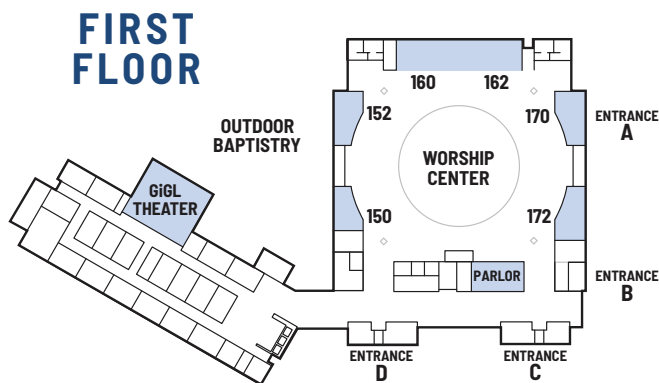

ADULT BIBLE STUDY

SUN • 8:15AM

THE POINTE

Married 20's-30's • The Parlor

EVERGLADES

Married 40's-50's • Room 162

THE COVE

60+ • Room 160

FOOTHILLS

All Ages & Life Stages • Room 243

THE RIVER

Chronological Bible • Room 240

SUN • 9:30AM

MOMENTUM

Young Singles • Room 150

THE LANDING

Nearly/Newly • Room 152

LIVE OAK

Married 20's-30's • The Parlor

THE TRAIL

Married 30's-40's • GiGL Theater

OASIS

Married 40's-50's • Room 240

THE GROVE

Married 50-60 • Room 243

THE BROOK

All Ages & Life Stages • Room 160

EVERGREEN

All Ages & Life Stages • JUMP Theater

LA FUENTE

Spanish Speaking • Room 172

LAKESHORE

60+ • Room 162

SUN • 11:00AM

THE SPRING

Married 20's-30's • The Parlor

HIGHLANDS

Married 40's-50's • Room 243

VISTA

Singles 30+ • Room 152

CROSSROADS

Chronological Bible • Room 240

WED • 6:00PM

BREAKAWAY

Chronological Bible • The Parlor